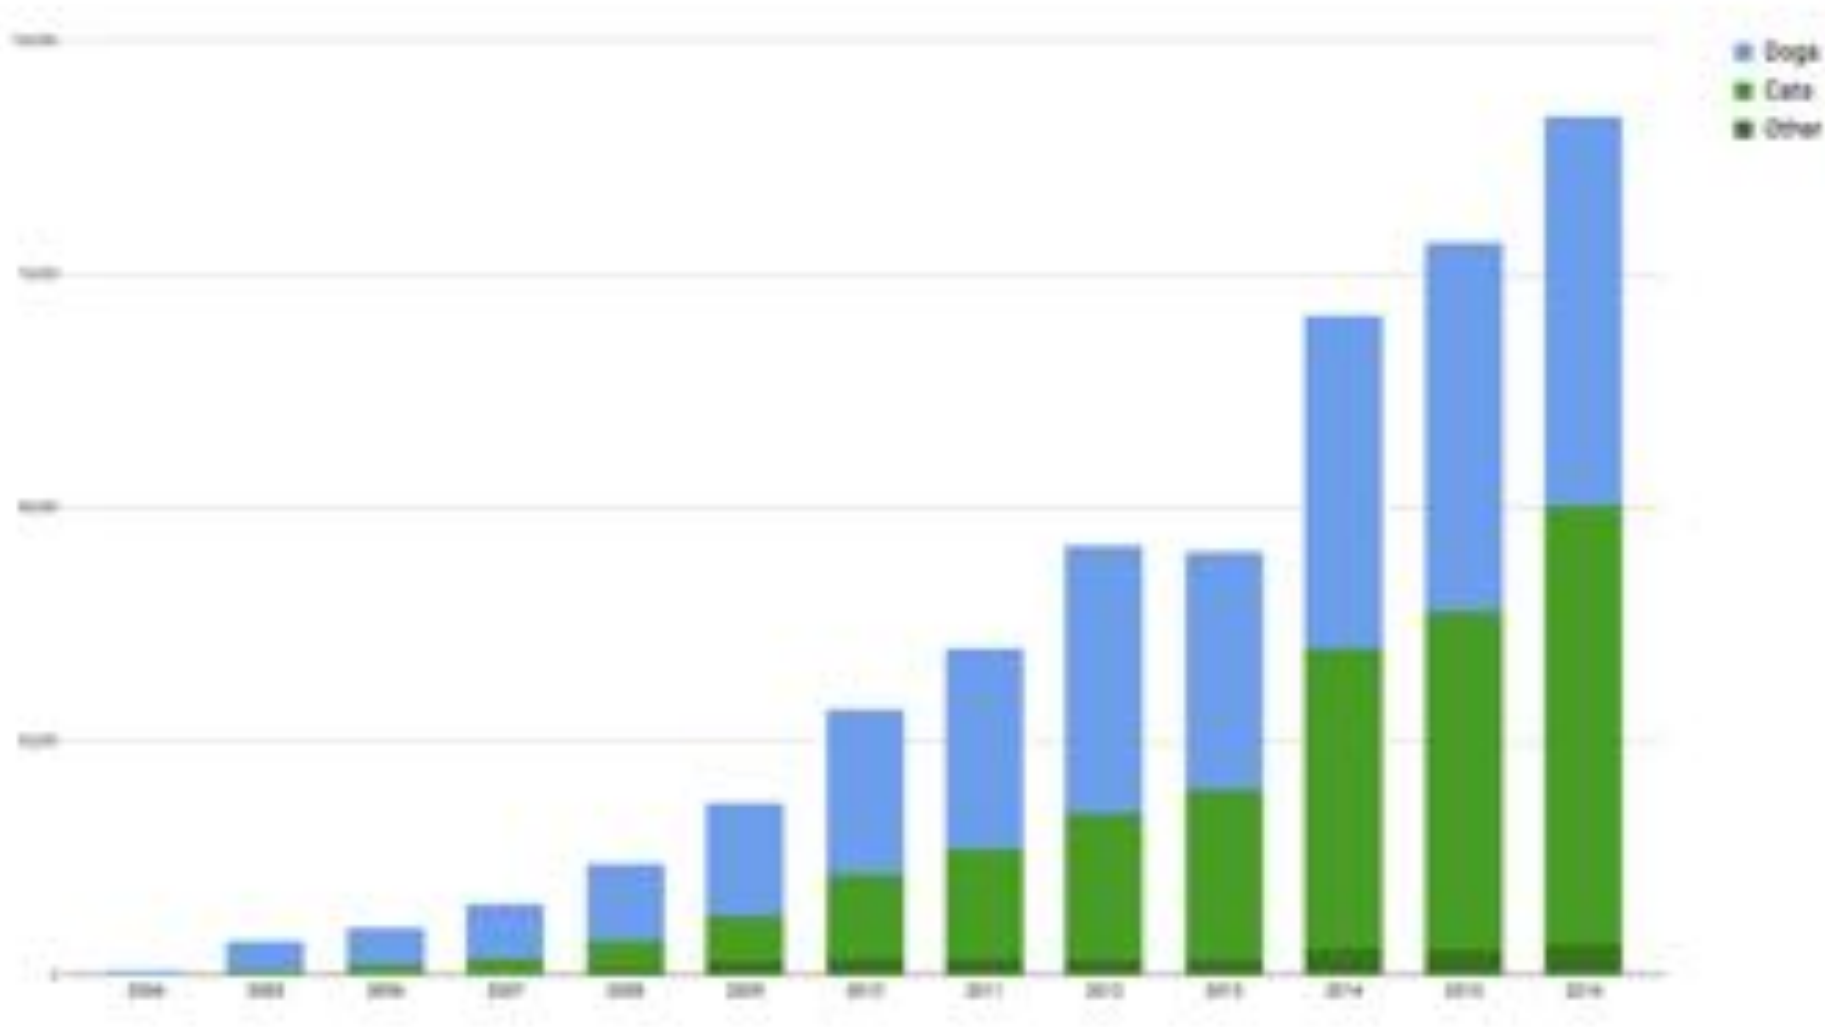

25%
GROWTH
year-on-year

Pets rehomed (year)

Website statistics

- 4.8m Australian visitors in the last year
- 250 pet searches per minute
- 480 adoption enquiries per day

Demand > Supply

Monthly:

- ~450,000 unique visitors
- ~16,000 pet enquiries*
- ~7,000 adoptions